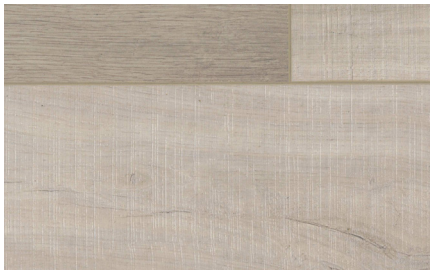

FUZION™
beyond expectation

Regalia

Laminate

Soft taupes, washed greys, and rustic whites, are in perfect harmony with today's latest high end decorating trends, and the budget conscious homeowner.

Entwine

Kova

Cashel

Ivory Tusk

Rustic Charm

Lennox

Product Specifications

- Structure: Laminate Flooring (HDF core) - 1/2" (12mm) overall thickness
- Dimensions: **Cashel, Ivory Tusk & Rustic Charm** 6-1/2" width x 48" length (165mm width x 1219mm length)
Entwine 7-3/4" width x 48" length (197mm width x 1219mm length)
Kova 7-3/4" width x 72-1/4" length (197mm width x 1835mm length)
Lennox 5-11/16" width x 48" length (144mm width x 1219mm length)
- Edge Detail: Waxed edges for improved water resistance & painted bevel
- Finish: Embossed in register
- Rating: AC4
- Installation: 2G/ 5G drop lock
- Suitable Location: On, above or below grade
- Certification: Floorscore
- Radiant Heat: Suitable for use with hydronic systems
- Warranty: 35-year limited residential wear
10-year limited light commercial wear