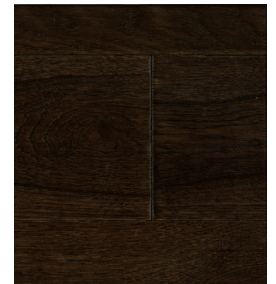

Washed Walnut 5"
(Acacia)

Gold Rush 6.5"
(Acacia)

Beach Comber 6.5"
(Hickory)

Cypress Peak 6.5"
(Hickory)

Elysian 6.5"
(Hickory)

Delray 6.5"
(Hickory)

Totem 6.5"
(Hickory)

Whiskey Jack 6.5"
(Birch)

Sandcastle 6.5"
(Birch)

Product Specifications

- Structure: Engineered multi-layer plywood core
- Wear layer: Rotary sliced wood veneer (Acacia & Birch), Sliced wood veneer (Hickory)
- Dimensions: 5" or 6-1/2" x 1/2" x Random length
- Edge Detail: Beveled edges
- Surface Texture: Handscraped (Acacia & Birch), Handscraped & wirebrushed (Hickory)
- Gloss Level: Low degree luster level
- Finish: UV cured polyurethane with aluminum oxide
- Installation: Nailed, stapled, glued down or floated
- Suitable location: On, above or below grade
- Certification: CARB II & EPA, Floorscore
- Radiant Heat: Suitable for use with hydronic systems (Excluding Hickory & Acacia)
- Warranty: Limited 35-year residential, lifetime structural