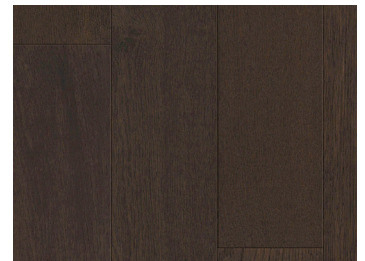

Divine
(European Oak)