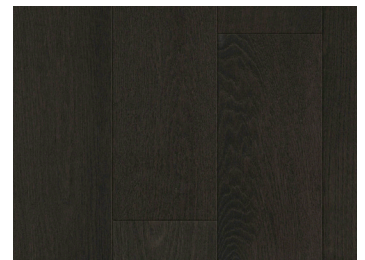

FUZION™
beyond expectation

Demure Hardwood

The perfect canvas for your most prized possessions, this 3/4" thick wide plank white oak is available in 6 on-trend colours. Soft and subtle, Demure will enhance any style you choose to pair it with.

Allure
(European Oak)

AriaH
(European Oak)

Cadence
(European Oak)

Divine
(European Oak)

Eloquence
(European Oak)

Entice
(European Oak)

Mystique
(European Oak)

Reflections
(European Oak)

Product Specifications

- Structure: Engineered multi-layer plywood core
- Wear layer: Sliced wood veneer
- Dimensions: 6-1/2" x 3/4" x Random length
- Edge Detail: Micro-beveled edges
- Surface Texture: Wirebrushed
- Gloss Level: Low degree luster level
- Finish: UV cured polyurethane with aluminum oxide
- Installation: Nailed, stapled, glued down or floated
- Suitable location: On, above or below grade
- Certification: CARB II & EPA, Floorscore
- Radiant Heat: Suitable for use with hydronic systems
- Warranty: Limited 35-year residential, lifetime structural