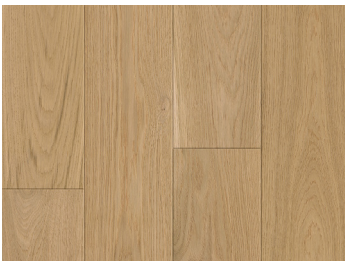

FUZION™
beyond expectation

Demure Hardwood

The perfect canvas for your most prized possessions, this 3/4" thick wide plank white oak is available in 6 on-trend colours. Soft and subtle, Demure will enhance any style you choose to pair it with.

Allure
(European Oak)

AriaH
(European Oak)

Cadence
(European Oak)

Divine
(European Oak)

Eloquence
(European Oak)

Entice
(European Oak)

Mystique
(European Oak)

Reflections
(European Oak)

Product Specifications

- Structure: Engineered multi-layer plywood core
- Wear layer: Sliced wood veneer
- Dimensions: 6-1/2" x 3/4" x Random length
- Edge Detail: Micro-beveled edges
- Surface Texture: Wirebrushed
- Gloss Level: Low degree luster level
- Finish: UV cured polyurethane with aluminum oxide
- Installation: Nailed, stapled, glued down or floated
- Suitable location: On, above or below grade
- Certification: CARB II & EPA, Floorscore
- Radiant Heat: Suitable for use with hydronic systems
- Warranty: Limited 35-year residential, lifetime structural