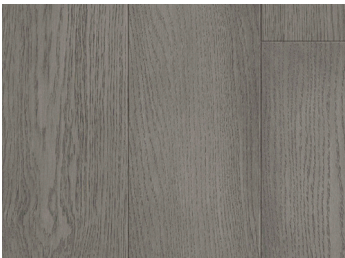

FUZION™
beyond expectation

Demure Hardwood

The perfect canvas for your most prized possessions, this 3/4" thick wide plank white oak is available in 6 on-trend colours. Soft and subtle, Demure will enhance any style you choose to pair it with.

Allure
(European Oak)

AriaH
(European Oak)

Cadence
(European Oak)

Divine
(European Oak)

Eloquence
(European Oak)

Entice
(European Oak)

Mystique
(European Oak)

Reflections
(European Oak)

Product Specifications

- Structure: Engineered multi-layer plywood core
- Wear layer: Sliced wood veneer
- Dimensions: 6-1/2" x 3/4" x Random length
- Edge Detail: Micro-beveled edges
- Surface Texture: Wirebrushed
- Gloss Level: Low degree luster level
- Finish: UV cured polyurethane with aluminum oxide
- Installation: Nailed, stapled, glued down or floated
- Suitable location: On, above or below grade
- Certification: CARB II & EPA, Floorscore
- Radiant Heat: Suitable for use with hydronic systems
- Warranty: Limited 35-year residential, lifetime structural