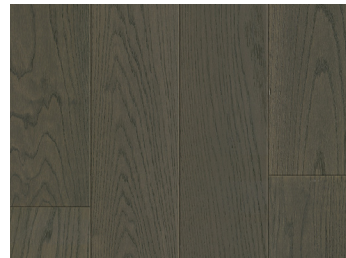

FUZION™
beyond expectation

Demure Hardwood

The perfect canvas for your most prized possessions, this 3/4" thick wide plank white oak is available in 6 on-trend colours. Soft and subtle, Demure will enhance any style you choose to pair it with.

Allure
(European Oak)

AriaH
(European Oak)

Cadence
(European Oak)

Divine
(European Oak)

Eloquence
(European Oak)

Entice
(European Oak)

Mystique
(European Oak)

Reflections
(European Oak)

Product Specifications

- Structure: Engineered multi-layer plywood core
- Wear layer: Sliced wood veneer
- Dimensions: 6-1/2" x 3/4" x Random length
- Edge Detail: Micro-beveled edges
- Surface Texture: Wirebrushed
- Gloss Level: Low degree luster level
- Finish: UV cured polyurethane with aluminum oxide
- Installation: Nailed, stapled, glued down or floated
- Suitable location: On, above or below grade
- Certification: CARB II & EPA, Floorscore
- Radiant Heat: Suitable for use with hydronic systems
- Warranty: Limited 35-year residential, lifetime structural