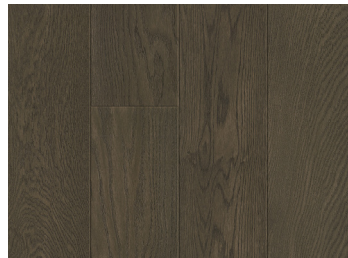

FUZION™
beyond expectation

Demure Hardwood

The perfect canvas for your most prized possessions, this 3/4" thick wide plank white oak is available in 6 on-trend colours. Soft and subtle, Demure will enhance any style you choose to pair it with.

Allure
(European Oak)

AriaH
(European Oak)

Cadence
(European Oak)

Divine
(European Oak)

Eloquence
(European Oak)

Entice
(European Oak)

Mystique
(European Oak)

Reflections
(European Oak)

Product Specifications

- Structure: Engineered multi-layer plywood core
- Wear layer: Sliced wood veneer
- Dimensions: 6-1/2" x 3/4" x Random length
- Edge Detail: Micro-beveled edges
- Surface Texture: Wirebrushed
- Gloss Level: Low degree luster level
- Finish: UV cured polyurethane with aluminum oxide
- Installation: Nailed, stapled, glued down or floated
- Suitable location: On, above or below grade
- Certification: CARB II & EPA, Floorscore
- Radiant Heat: Suitable for use with hydronic systems
- Warranty: Limited 35-year residential, lifetime structural