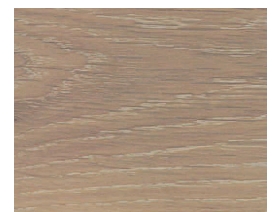

Classical Elegance

Hardwood

Come home to the wide plank, softly wire brushed elegance of the Classical Elegance Collection. Oak anchors this collection in 7-1/2 widths and 4 sided micro bevels. Planks up to 75 long make this a must have look to complement a wide range of design styles.

Opera
(Black Walnut)

Prelude
(Oak)

Melody
(Oak)

Baritone
(Oak)

Rubato
(Oak)

Baroque
(Oak)

Rhapsody
(Oak)

Symphony
(Oak)

Bach*
(Oak)

Ballad*
(Oak)

Crescendo*
(Oak)

Ensemble*
(Oak)

Product Specifications

- Structure: Engineered 3-layer solidcore
- Wear layer: 3mm or 4mm dry sawn wood veneer (4mm indicated by *)
- Dimensions: 7-1/2" x 9/16" & 5/8" x Random length, (5/8" thickness indicated by *)
- Edge Detail: Micro-beveled edges
- Surface Texture: Wirebrushed
- Gloss Level: Low degree luster level
- Finish: UV finish
- Installation: T&G joint - Stapled, glued down or floated
- Suitable Location: On, above or below grade
- Certification: Floorscore/E1
- Radiant Heat: Suitable for use with hydronic systems
- Warranty: Limited 35-year residential & lifetime structural