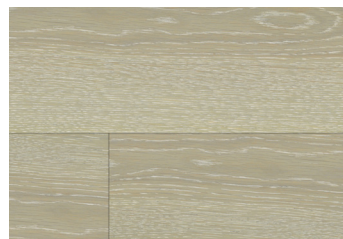

### Hardwood

Classic, Romantic, Luxurious. Reminiscent of places that stood the test of time with grace and elegance. In a beautiful selection of both classic and contemporary colours, you are sure to find just what you are looking for to style your home. Available in 7" & 8" widths.

Arabelle 7"  
(European Oak)

Cavallina 7"  
(European Oak)

Limoncello 7"  
(European Oak)

Lombardy 7"  
(European Oak)

Tremezzo 7"  
(European Oak)

Wisteria 7"  
(European Oak)

Caprice 8"  
(European Oak)

Caspian 8"  
(European Oak)

Genzano 8"  
(European Oak)

Isola 8"  
(European Oak)

Osteria 8"  
(European Oak)

Varenna 8"  
(European Oak)