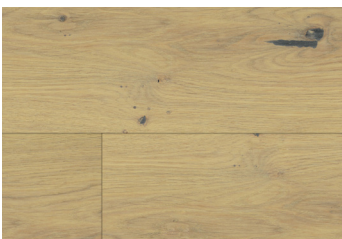

### Hardwood

Classic, Romantic, Luxurious. Reminiscent of places that stood the test of time with grace and elegance. In a beautiful selection of both classic and contemporary colours, you are sure to find just what you are looking for to style your home. Available in 7" & 8" widths.

Arabelle 7"  
(European Oak)

Cavallina 7"  
(European Oak)

Limoncello 7"  
(European Oak)

Lombardy 7"  
(European Oak)

Tremezzo 7"  
(European Oak)

Wisteria 7"  
(European Oak)

Caprice 8"  
(European Oak)

Caspian 8"  
(European Oak)